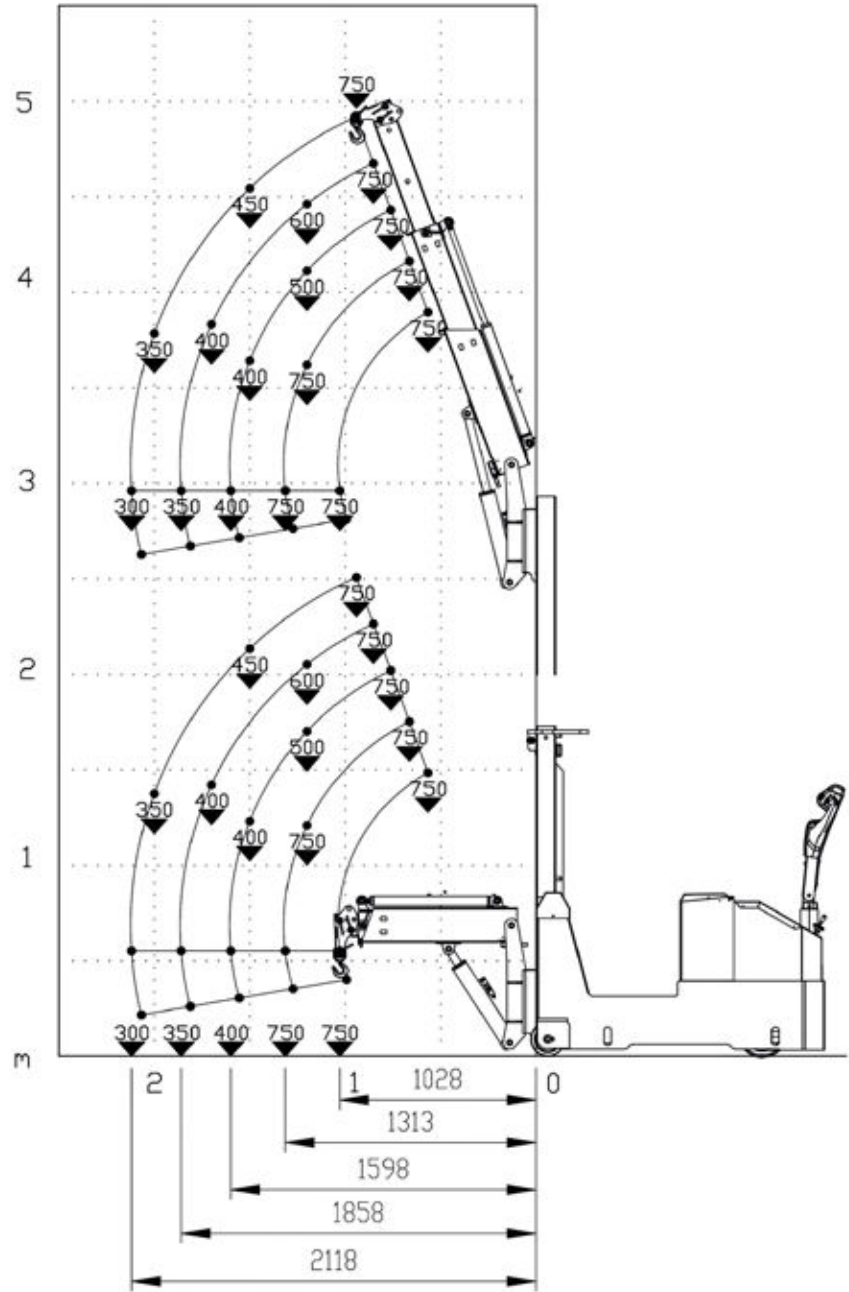

Lifters with Electric lifting crane

GE750

Innovation | Compactness | Agility

GE750

GE750 is an innovative lifter with electric lifting crane that can safely handle up to **750 Kg** using the certified lifting hook. Thanks to the electronic safe indicator and tilting moment limiter the lifting operation is carried out in full safety conditions because the system immediately adjust the maximum extension of the crane arm depending on the weight of the load. Other technical features like the mast with full free lift system and the cantilever crane arm make this unit unique on the market and suitable for all kind of industries.

- ⊕ CE Certified
- ⊕ Maximum maneuverability
- ⊕ Intuitive and easy to use
- ⊕ Safe electronic load limiter
- ⊕ Suitable for all kind of industries

evoLINE
FC technology

Made in Italy

Load Chart

Dimensions