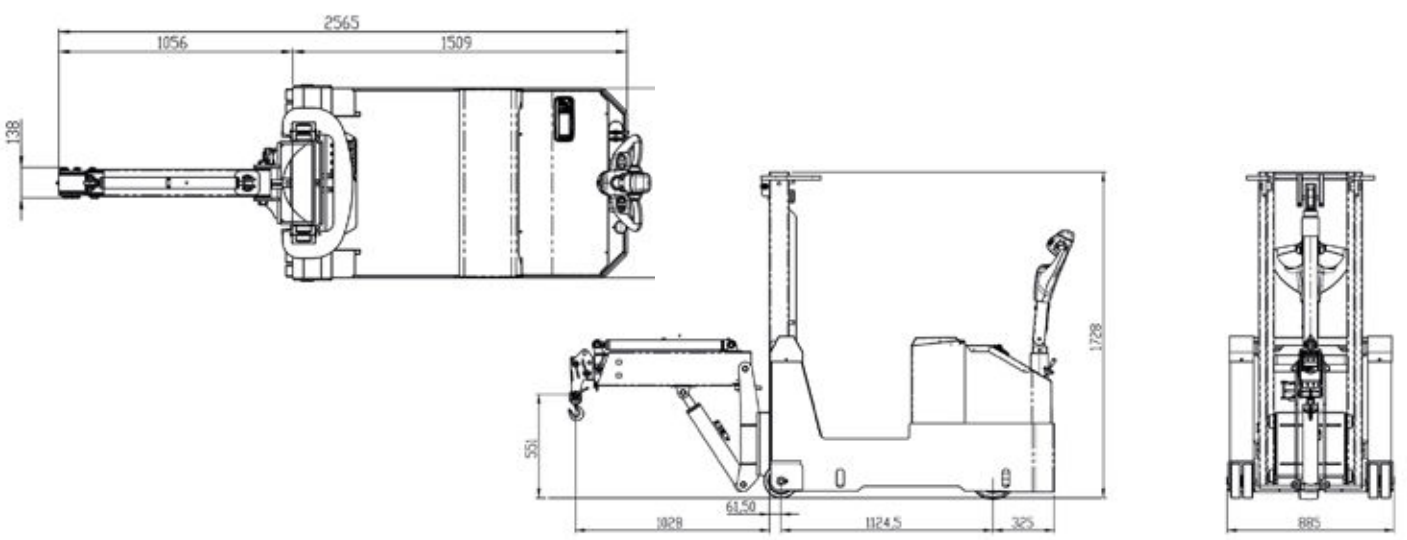

Lifters with Electric lifting crane

GE750

Innovation | Compactness | Agility

GE750

GE750 is an innovative lifter with electric lifting crane that can safely handle up to **750 Kg** using the certified lifting hook. Thanks to the electronic safe indicator and tilting moment limiter the lifting operation is carried out in full safety conditions because the system immediately adjust the maximum extension of the crane arm depending on the weight of the load. Other technical features like the mast with full free lift system and the cantilever crane arm make this unit unique on the market and suitable for all kind of industries.

- ⊕ CE Certified
- ⊕ Maximum maneuverability
- ⊕ Intuitive and easy to use
- ⊕ Safe electronic load limiter
- ⊕ Suitable for all kind of industries

evoLINE
FC technology

Made in Italy

Load Chart

Dimensions